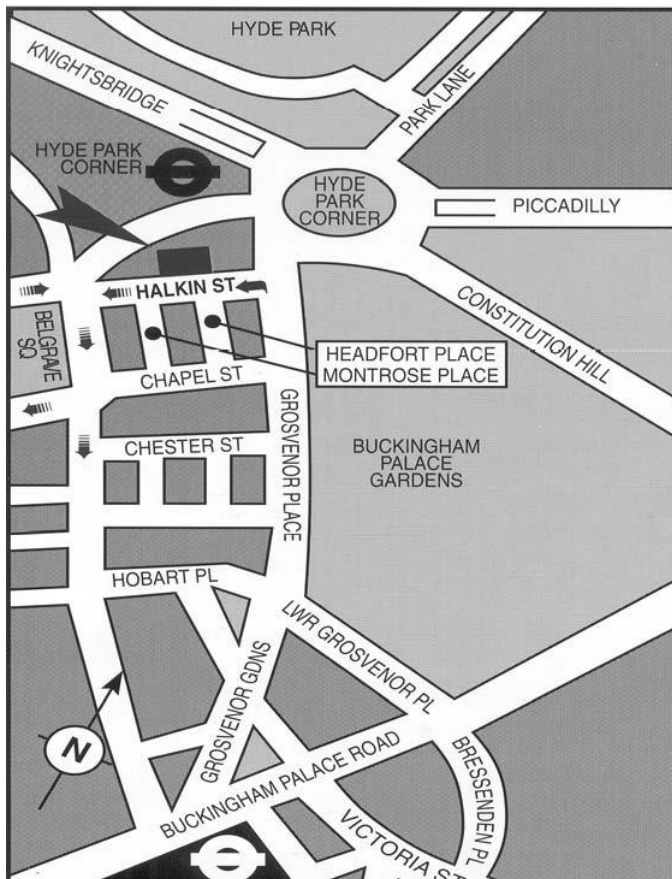

## DIRECTIONS TO SMMT

SMMT and the SMMT logo are trademarks of SMMT Limited

- Bus** Several routes stop in Grosvenor Place  
**Rail** London Victoria  
**Underground** Victoria (Circle, District and Victoria lines)  
Hyde Park Corner (Piccadilly line)

There is a limited amount of parking space at Forbes House. Parking meters operate in Halkin Street which is in the Congestion Charge Zone.

**Please note: Belgrave Square and Halkin Street** are one-way streets.

**Halkin Street** is a left turn only from the northbound carriageway of **Grosvenor Place**. If driving southbound, turn into **Chapel Street** and turn right into **Headfort Place**. Turn left at the end of **Headfort Place** and SMMT is on the right.