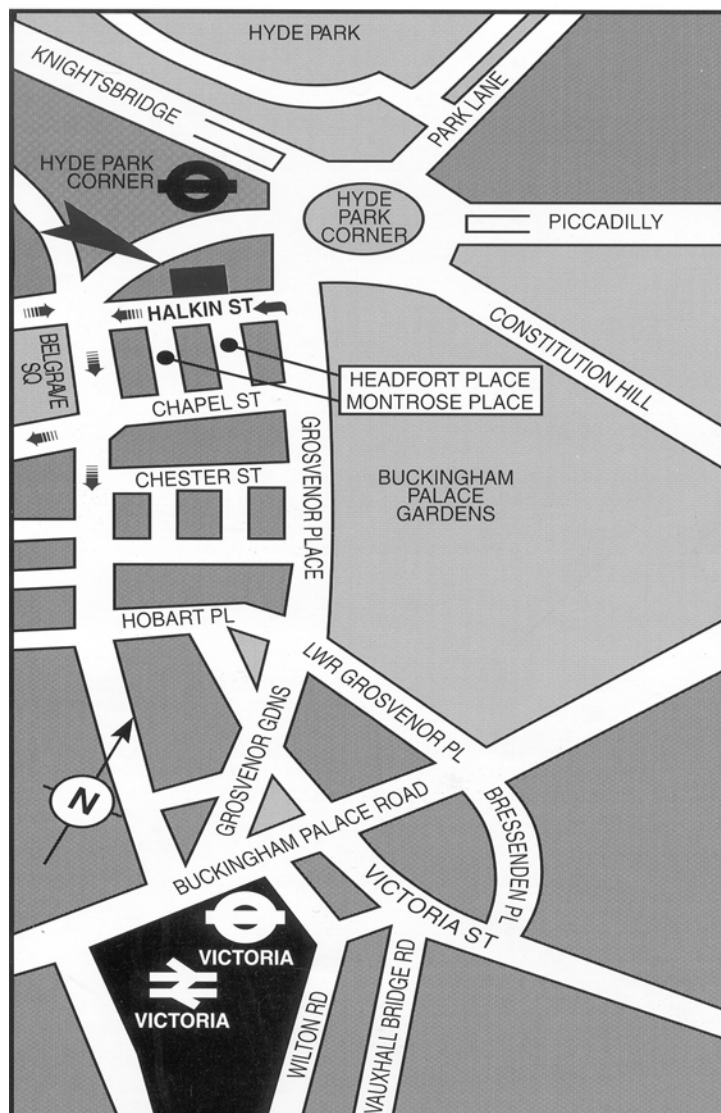

## Public transport

- Buses** Several routes stop in Grosvenor Place
- Rail** London Victoria
- Underground** Victoria (Circle, District and Victoria lines)  
Hyde Park Corner (Piccadilly line)

## By car

There is a limited amount of parking space at Forbes House. Parking meters operate in Halkin Street.

### Please note:

**Belgrave Square and Halkin Street** are one-way streets.

**Halkin Street** is a left turn only from the northbound carriageway of **Grosvenor Place**.

If driving southbound, turn into **Chapel Street** and turn right into **Headfort Place**. Turn left at the end of **Headfort Place** and SMMT is on the right.